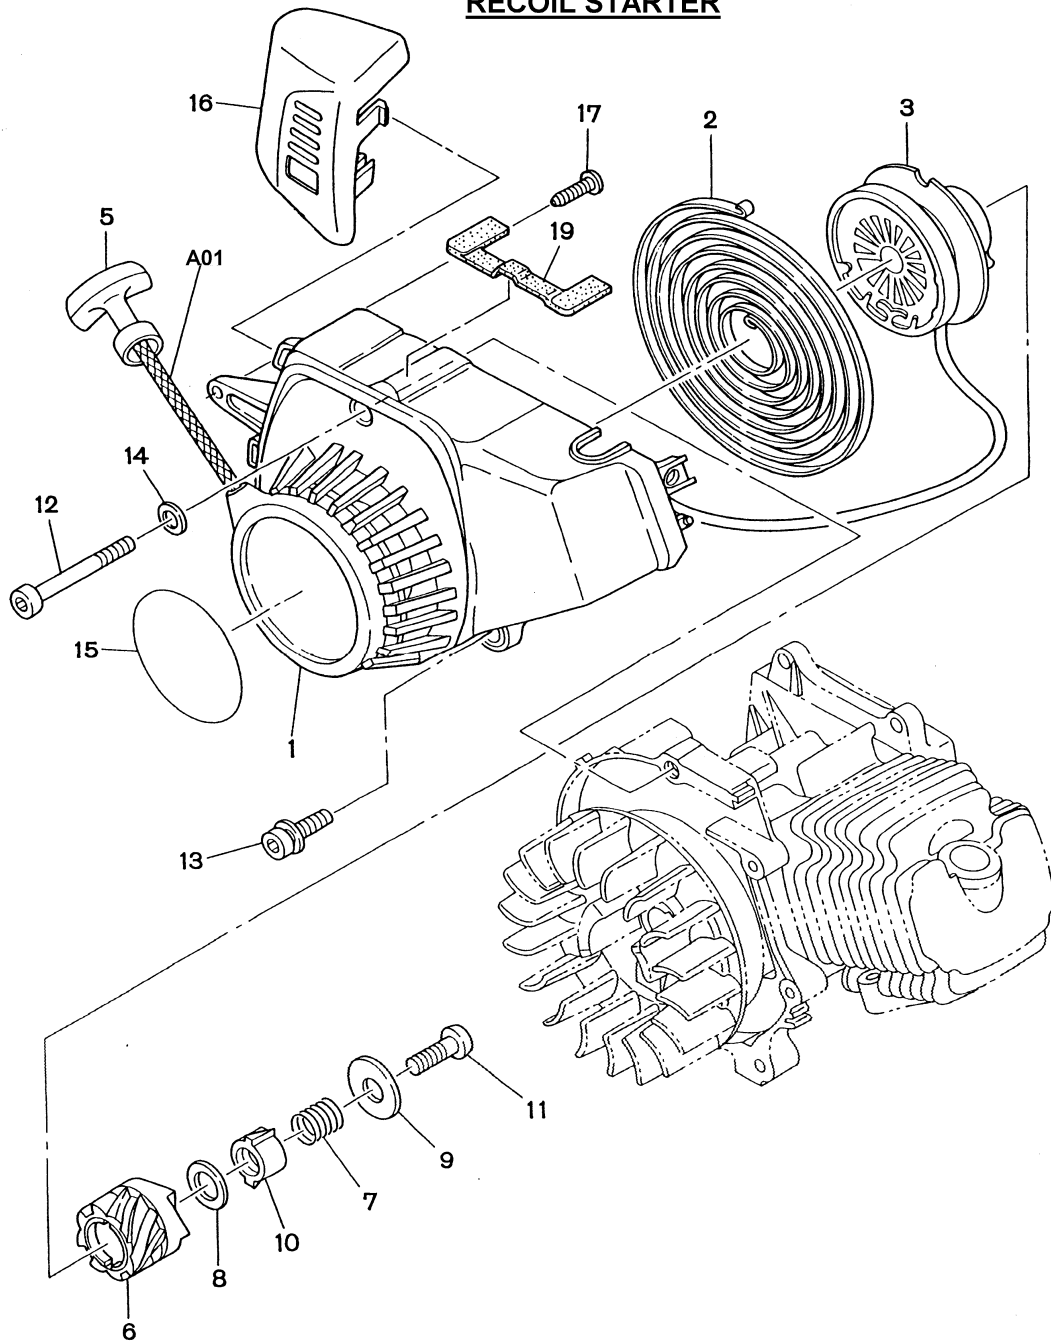

RECOIL STARTER

Item No.	Part No.	No. Used	Description	Item No.	Part No.	No. Used	Description
12	023-00698-20	2	Spacer	11	524-50010-10	1	Set Screw M5
1	541-50380-00	1	Recoil Starter Assy (Includes Items 2, 3, 5 - 11, & A01)	12	011-90598-10	1	Socket Head Bolt
2	541-50010-30	1	Spiral Spring	13	011-90597-90	1	Socket Head Bolt M5x22
3	541-50010-10	1	Reel	14	003-10050-00	1	Washer
5	530-50021-10	1	Starter Knob	15	540-95032-00	1	Label
6	541-50010-20	1	Ratchet	16	541-55053-00	1	Cover
7	541-50010-50	1	Friction Spring	17	621-85015-00	1	Screw
8	541-50012-20	1	Thrust Washer	19	541-65036-00	1	Damper
9	541-50010-60	1	Washer				
10	541-50010-40	1	Ratchet Guide				
				Accessories